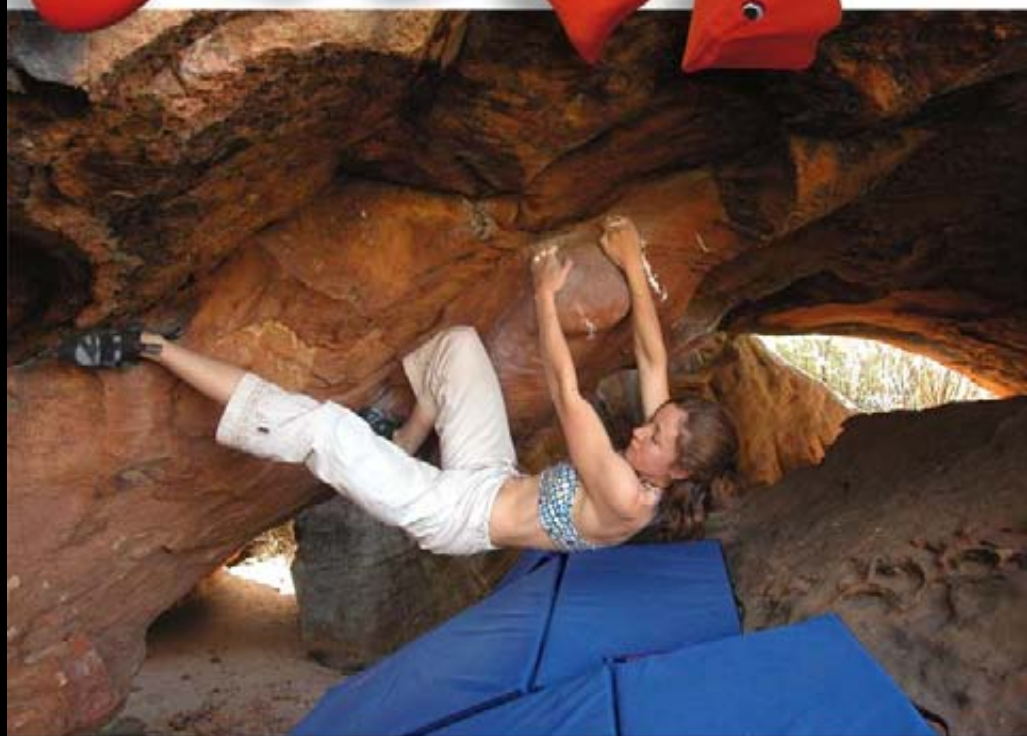

0°

15°

30°

45°

Ø GRIPS: 1 XL, 6 LARGE, 1 MEDIUM

10 CM

goutelletes

10 GRIPS: 10 XS

10 CM

20 GRIPS: 20 XS

gros galets de toit 2

6 GRIPS: 6 XL

10 GRIPS: 2 LARGE, 2 MEDIUM, 5 SMALL, 1 XS

GURU POWER 2

5 GRIPS: 4 LARGE, 1 MEDIUM

5 GRIPS: 2 XL, 3 LARGE