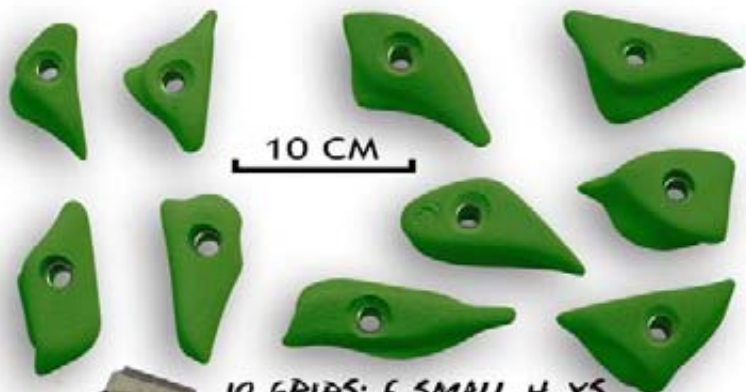

	0°	
	15°	
	30°	
	45°	

15 GRIPS: 5 MINI, 6 SMALL, 4 MEDIUM

Black Eagle

12 GRIPS: 12 MEDIUM

core 1

10 GRIPS: 6 MEDIUM, 4 SMALL

10 GRIPS: 2 LARGE, 5 MEDIUM, 3 SMALL

core 2

10 GRIPS: 2 LARGE, 5 MEDIUM, 3 SMALL

5 GRIPS: 3 XL, 2 LARGE

10 CM

core 3

core 4

10 CM

10 GRIPS: 1 MEDIUM, 9 SMALL

10 GRIPS: 6 SMALL, 4 XS

core 5

BIONIC 1

6 GRIPS: 2 MEDIUM, 4 SMALL

Pinch

1 XXL

cyndy

2 GRIPS: 2 XXL

Épures 1

10 CM

10 CM

Épures 10

Épures 3

10 CM

Épures 4

10 CM

10 CM